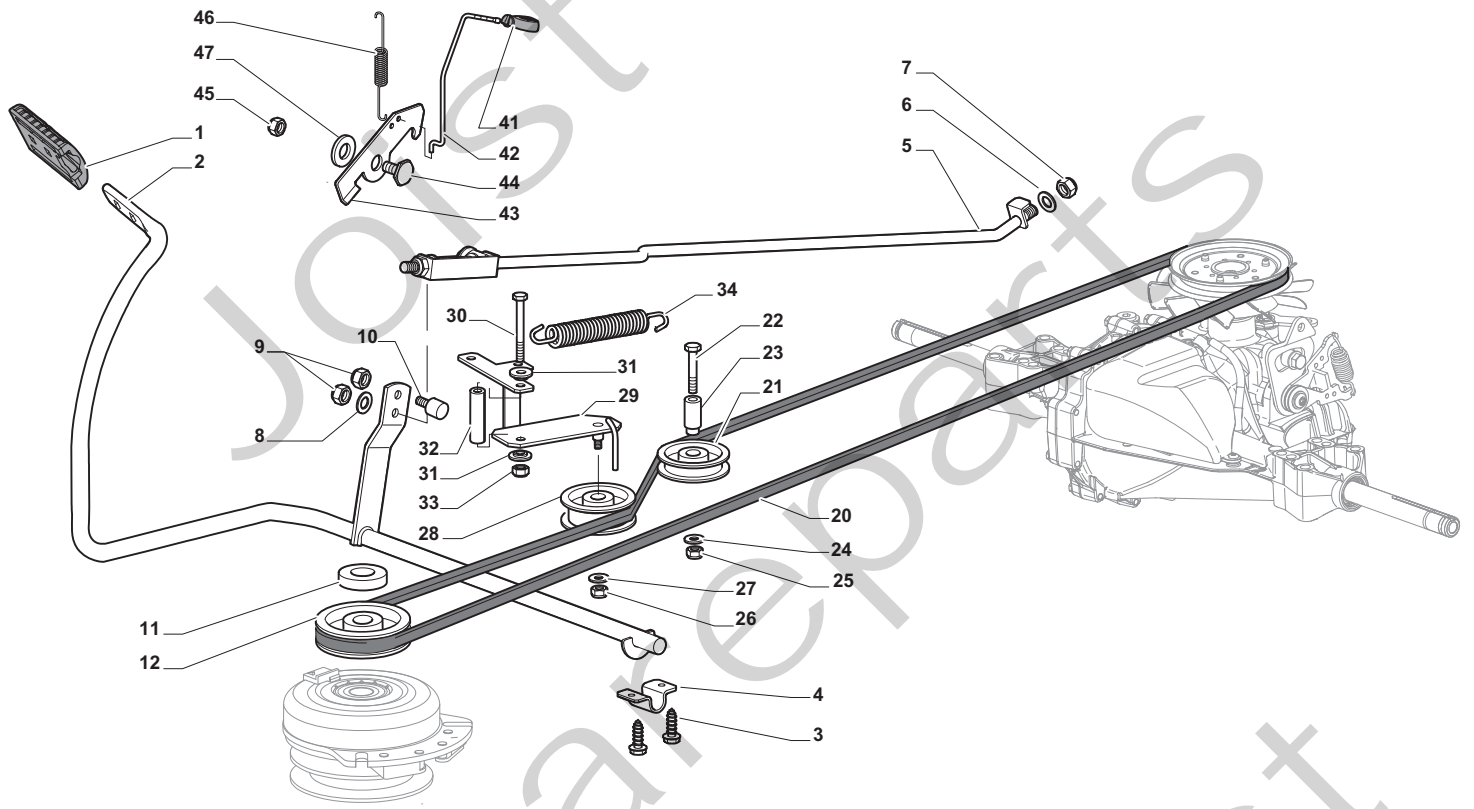

ESTATE GRAND TORNADO HST

ESTATE GRAND TORNADO HST

Pos. Fig.	Antal Quantity	Art No Part No	Benämning	Description	Anmärkning Notes
1	1	325110409/0	Clamp Cover	Clamp Cover	
2	1	382000575/0	Pedal	Pedal	
3	4	12735599/0	Skruv	Screw	
4	2	325547231/0	Trombocyt	Plate	
5	1	382000576/0	Länk	Rod	
6	1	12521360/0	Bricka	Washer	
7	1	12156602/0	Mutter	Nut	
8	1	25670011/0	Bricka	Washer	
9	2	12155000/0	Mutter	Nut	
10	1	125510116/0	Stift	Pin	
11	1	25160021/0	Distans	Spacer	
12	1	125601577/0	Remskiva	Pulley	
13	2	12524010/0	Bricka	Washer	
20	1	135062003/0	Drivrem	Belt	
21	1	25601555/0	Remskiva	Pulley	
22	1	12691400/0	Skruv	Right Screw	
23	1	125160051/0	Distans	Spacer	
24	1	12523060/0	Bricka	Washer	
25	1	12155000/0	Mutter	Nut	
26	1	12155000/0	Mutter	Nut	
27	1	12523060/0	Bricka	Washer	
28	1	25601554/0	Remskiva	Pulley	
29	1	382318245/0	Spak	Lever	
30	1	12691600/0	Skruv	Screw	
31	2	25038002/1	Bussning	Bush	
32	1	25160027/0	Distans	Spacer	
33	1	12155000/0	Mutter	Nut	
34	1	125430262/0	Fjäder	Spring	
41	1	325394534/0	Knopp	Knob	
42	1	125033083/0	Länk	Rod	
43	1	325253011/0	Hake	Hook	
44	1	22524970/2	Stift	Pin	
45	1	12155000/0	Mutter	Nut	
46	1	25430213/0	Fjäder	Spring	
47	1	12523060/0	Bricka	Washer