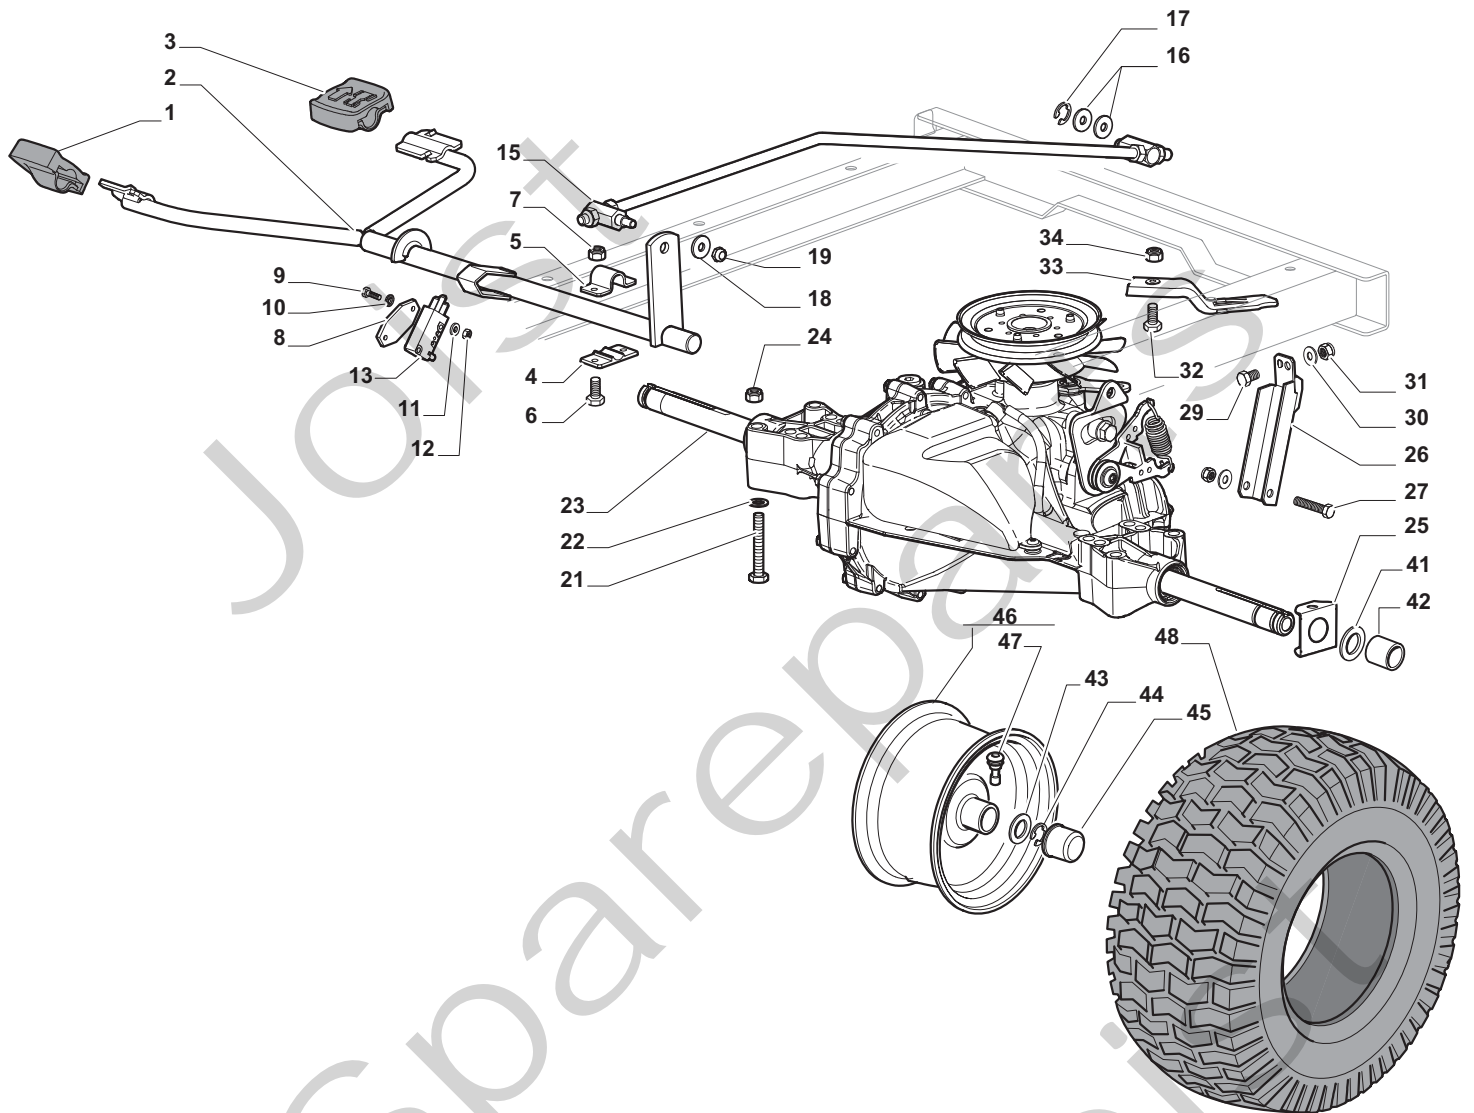

ESTATE GRAND TORNADO HST

ESTATE GRAND TORNADO HST

Pos. Fig.	Antal Quantity	Art No Part No	Benämning	Description	Anmärkning Notes
1	1	25110274/0	Clamp Cover Front	Clamp Cover Front	
2	1	382000574/0	Drive Pedal	Drive Pedal	
3	1	25110331/0	Clamp Cover Rear	Clamp Cover Rear	
4	2	325785350/0	Stöd	Support	
5	2	325547231/0	Trombocyt	Plate	
6	4	12791213/1	Skruv	Screw	
7	4	12154510/0	Mutter	Nut	
8	1	27546019/0	Trombocyt	Plate	
9	2	12735602/0	Skruv	Screw	
10	2	12540020/0	Bricka	Washer	
11	2	12581100/0	Bricka	Grower	
12	2	12290791/0	Mutter	Nut	
13	1	19410609/0	Neutral Switch (Hydro)	Neutral Switch (Hydro)	
15	1	382000573/0	Länk	Rod	
16	2	25670011/0	Bricka	Washer	
17	1	12000955/0	Låsring	Circlip	
18	1	12523040/0	Bricka	Washer	
19	1	12154510/0	Mutter	Nut	
21	4	12691600/0	Skruv	Screw	
22	4	12521350/0	Bricka	Washer	
23	1	118400919/0	Rear Axle (Hydro Gear T2 Aded 2X3C 1Pa1)	Rear Axle (Hydro Gear T2 Aded 2X3C 1Pa1)	
23	1	118400919/1	Rear Axle Hydro Gear T2 Adbf 2X3C 1Px1	Rear Axle Hydro Gear T2 Adbf 2X3C 1Px1	
24	4	12155000/0	Mutter	Nut	
25	2	325670026/0	Bricka	Washer	
26	1	325785349/0	Stöd	Support	
27	1	12691700/0	Skruv	Screw	
29	1	12792611/0	Skruv	Screw	
30	2	12523060/0	Bricka	Washer	
31	2	12155000/0	Mutter	Nut	
32	1	12791213/1	Skruv	Screw	
33	1	325318251/0	Spak	Lever	
34	1	12154510/0	Mutter	Nut	
41	2	25670005/1	Bricka	Washer	
42	2	125160055/0	Distans	Spacer	
43	6	25670005/1	Bricka	Washer	
44	2	12001010/0	Låsring	Benzing	
45	2	322110233/0	Navkapsel	Hub Cover	
46	2	382000597/0	Rimm	Rimm	
47	2	25950000/0	Ventil	Valve	
48	2	125590015/0	Dack	Shoe