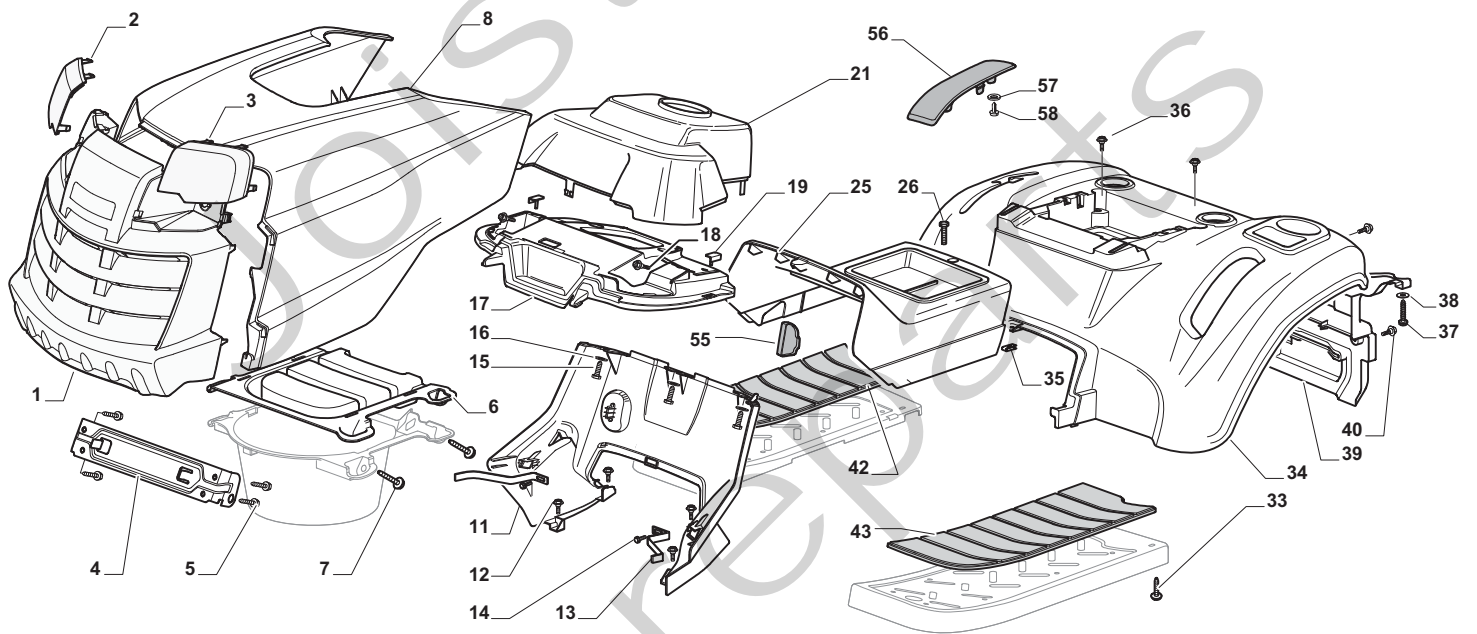

ESTATE GRAND TORNADO HST

Pos. Fig.	Antal Quantity	Art No Part No	Benämning	Description	Anmärkning Notes
1	1	325076914/0	Hood, Front	Hood, Front	
2	1	325410903/0	Frontkåpa hö	Right Grill	
3	1	325410904/0	Frontkåpa vä	Left Grill	
4	1	325785365/0	Motorhuv	Engine Hood Support	
5	4	12735403/0	Skruv	Screw	
6	1	325263302/1	Air Intake Grill	Air Intake Grill	
7	4	112728692/0	Skruv	Screw	
8	1	325076912/0	Engine Hood	Engine Hood	
11	1	325785298/0	Instrumentbrädal Stöd	Dashboard Support	
12	4	125943010/0	Skruv	Screw	
13	2	325270325/0	Guide	Guide	
14	2	12735599/0	Skruv	Screw	
15	3	112735406/0	Skruv	Screw	
16	3	12523040/0	Bricka	Washer	
17	1	325120202/1	Instrumentbräda	Dashboard	
18	2	125943010/0	Skruv	Screw	
19	2	325260003/0	Hylsa	Grommet	
21	1	325120203/0	Kåpa	Cover	
25	1	325110396/1	Kåpa gul	Cover, Yellow	
26	1	125943010/0	Skruv	Screw	
33	4	112735406/0	Skruv	Screw	
34	1	325110399/0	Wheels Cover Yellow	Wheels Cover Yellow	
35	1	112437506/0	Trombocyt	Plate	
36	2	125943010/0	Skruv	Screw	
37	2	112735406/0	Skruv	Screw	
38	2	12523040/0	Bricka	Washer	
39	1	325547208/1	Tavla	Plate	
40	2	125943010/0	Skruv	Screw	
42	1	325110384/0	Fotsteg hö täcka	Right Footboard Cover	
43	1	325110385/0	Fotsteg Vä täcka	Left Footboard Cover	
56	1	325207190/0	Skyddsplåt	Cover	
57	4	12523050/0	Bricka	Washer	
58	2	12735403/0	Skruv	Screw