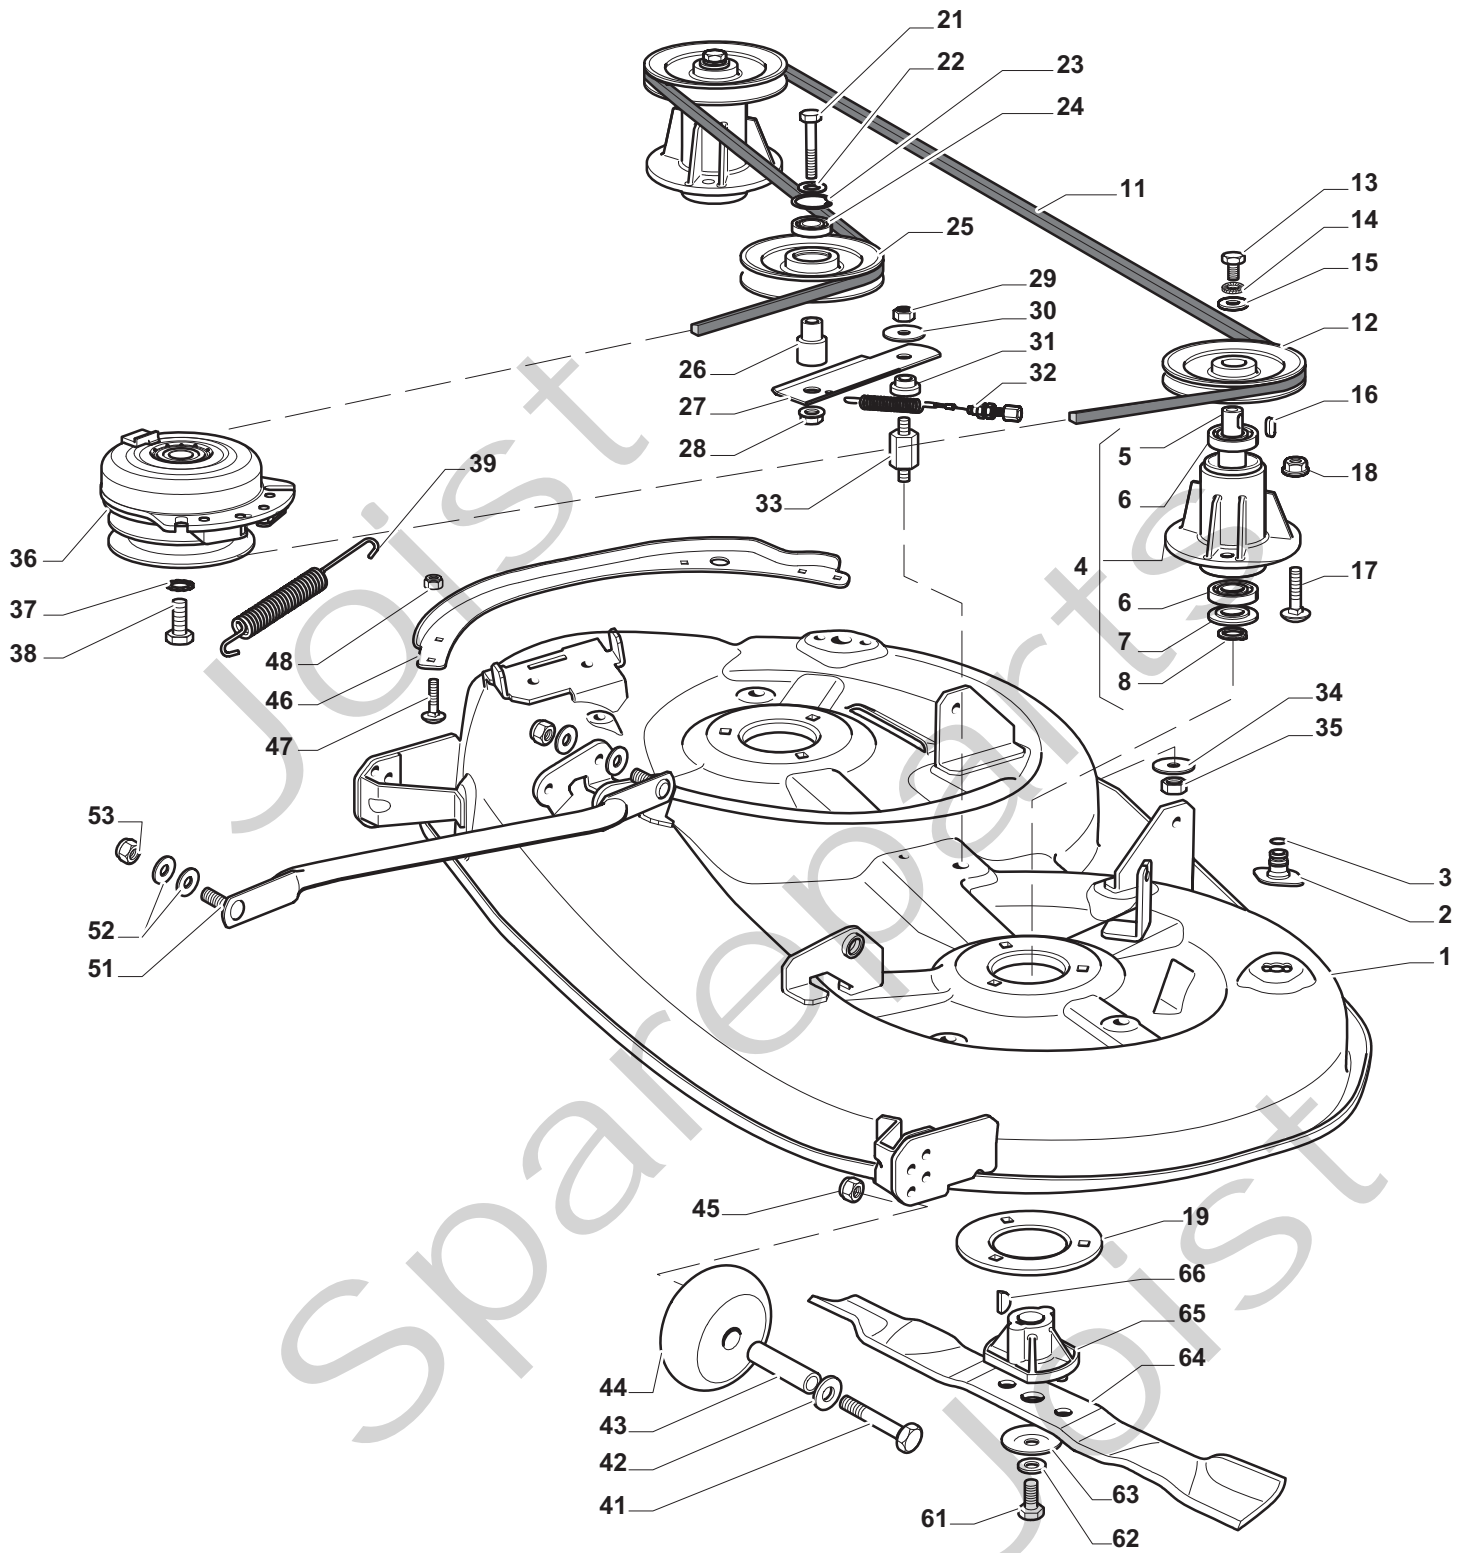

ESTATE GRAND TORNADO HST

Pos. Fig.	Antal Quantity	Art No Part No	Benämning	Description	Anmärkning Notes
1	1	382565069/0	Plate, Black	Plate, Black	
2	2	325033086/0	Water Hose Connection	Water Hose Connection	
3	2	19035000/0	O ring	Or Ring	
4	2	382207204/0	Oljefilter	Flange Ass.Y	
5	2	125020804/0	Vevaxel	Shaft	
6	4	119216047/0	Kullager	Bearing	
7	2	25160501/0	Dammskydd	Dust Cover	
8	2	12609260/0	Seeger	Seeger	
11	1	135061506/0	Drivrem	Belt	
12	2	25601571/0	Remskiva	Pulley	
13	2	12793102/0	Skruv	Screw	
14	2	12540260/0	Bricka	Washer	
15	2	25670007/0	Bricka	Washer	
16	2	12139480/0	Kil	Feather	
17	6	12818700/0	Skruv	Screw	
18	6	12154210/0	Mutter	Nut	
19	2	325160505/0	Plate	Plate	
21	1	12691800/0	Skruv	Screw	
22	1	12524010/0	Bricka	Washer	
23	1	12610800/0	Seegerring	Seeger	
24	1	119216048/0	Kullager	Bearing	
25	1	125601586/0	Remskiva	Pulley	
26	1	125160056/0	Distans	Spacer	
27	1	325318255/0	Spak	Lever	
28	1	12293201/0	Mutter	Nut	
29	1	12155020/0	Mutter	Nut	
30	1	125670022/0	Bricka	Washer	
31	1	125040635/0	Bussning	Bush	
32	1	382004619/0	Kabel	Wire	
33	1	125160057/0	Distans	Spacer	
34	1	12523080/0	Bricka	Washer	
35	1	12156602/0	Mutter	Nut	
36	1	118399062/0	Koppling	Clutch	
37	1	12543000/0	Bricka	Washer	
38	1	12737320/0	Skruv	Screw	
39	1	22430216/0	Fjäder	Spring	
41	2	12692050/0	Skruv	Screw	
42	2	12523060/0	Bricka	Washer	
43	2	25510072/0	Distans	Spacer	
44	2	82700001/0	Stödhjul	Anti Scalp Wheel Ø 100	
45	2	12293201/0	Mutter	Nut	
46	1	325547259/0	Trådbygel	Stiffening	
47	5	12815200/0	Skruv	Screw	
48	5	12154510/0	Mutter	Nut	
51	2	382000565/0	Equalizer Rod	Equalizer Rod	
52	8	25670008/1	Bricka	Washer	
53	4	12156602/0	Mutter	Nut	
61	2	12735694/0	Skruv	Screw	
62	2	12523080/0	Bricka	Washer	
63	2	22160400/0	Dammskydd	Dust Cover	
64	2	182004357/0	Kniv	Right Blade Mulching	
65	2	25463200/0	Knivfäste	Blade Hub	
66	2	12139100/0	Kil	Feather, Crankshaft Ø 22.2