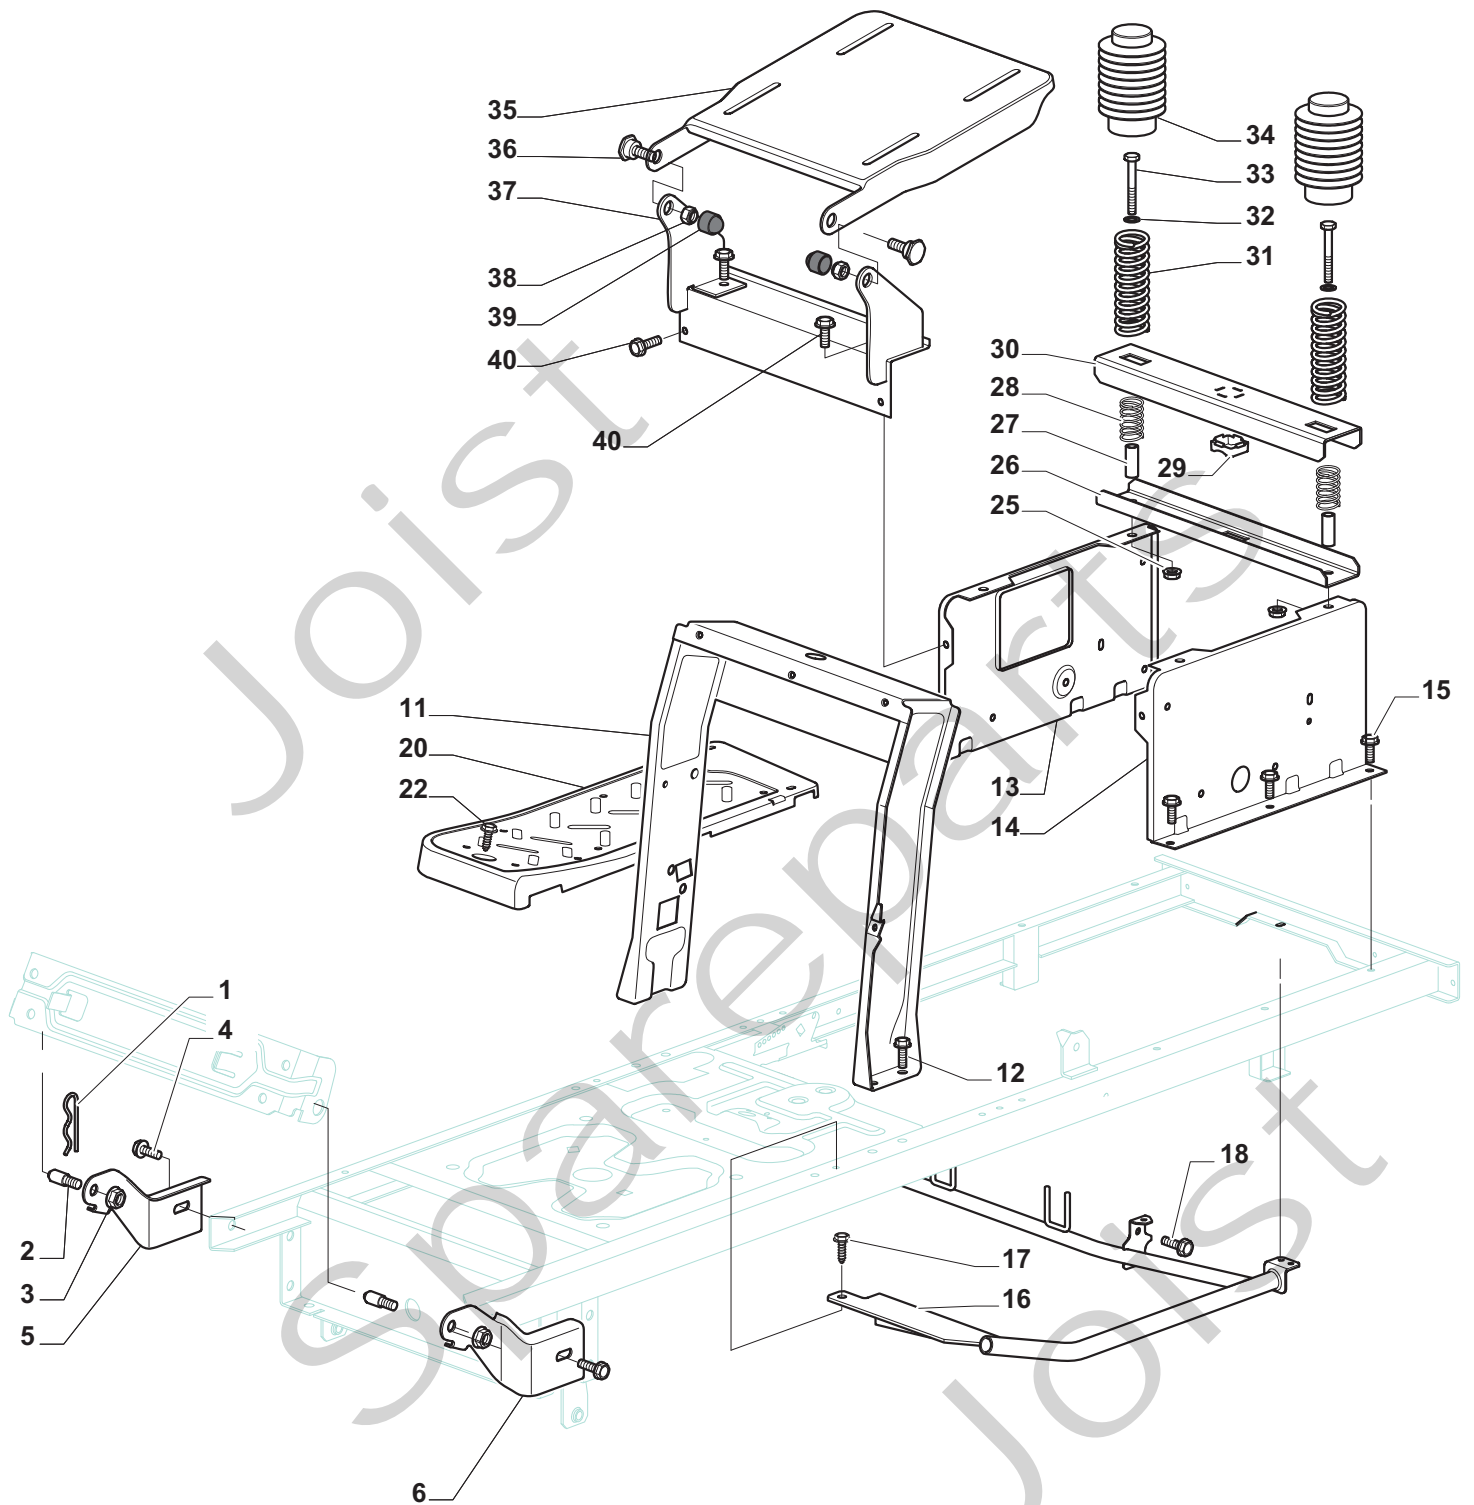

ESTATE GRAND TORNADO HST

Pos. Fig.	Antal Quantity	Art No Part No	Benämning	Description	Anmärkning Notes
1	1	24487998/0	Låsnål	Cotter Pin	
2	2	25510079/0	Stift	Pin	
3	2	12154210/0	Mutter	Nut	
4	2	12735599/0	Skruv	Screw	
5	1	325547225/0	Trombocyt hö	Right Plate	
6	1	325547227/0	Trombocyt vä	Left Plate	
11	1	382785169/1	Stöd	Steering Column Support	
12	4	125943009/0	Skruv	Screw	
13	1	325785331/0	Stöd	Right Seat Support	
14	1	325785333/0	Stöd	Left Seat Support	
15	6	125943009/0	Skruv	Screw	
16	1	382785179/0	Fotsteg Stöd	Footboard Support	
17	2	125943009/0	Skruv	Screw	
18	2	125943009/0	Skruv	Screw	
20	1	325500041/1	Fotsteg hö	Right Footboard	
21	1	325500043/1	Fotsteg Vä	Left Footboard	
22	2	12735599/0	Skruv	Screw	
25	2	12293201/0	Mutter	Nut	
26	1	325820109/0	Seat Support	Seat Support	
27	2	125160048/0	Distans	Spacer	
28	2	125430263/0	Fjäder	Spring	
29	1	325060038/0	Fäste	Cam	
30	1	325820105/0	Stöd	Support	
31	2	125430264/0	Fjäder	Spring	
32	2	12521350/0	Bricka	Washer	
33	2	12691400/0	Skruv	Right Screw	
34	2	325122002/0	Hood	Hood	
35	1	382547061/0	Tavla	Plate	
36	2	22524970/2	Stift	Pin	
37	1	382820151/0	Seat Support	Seat Support	
38	2	12155010/0	Mutter	Nut	
39	2	118203854/0	Tätningshylsa	Protection	
40	4	125943009/0	Skruv	Screw