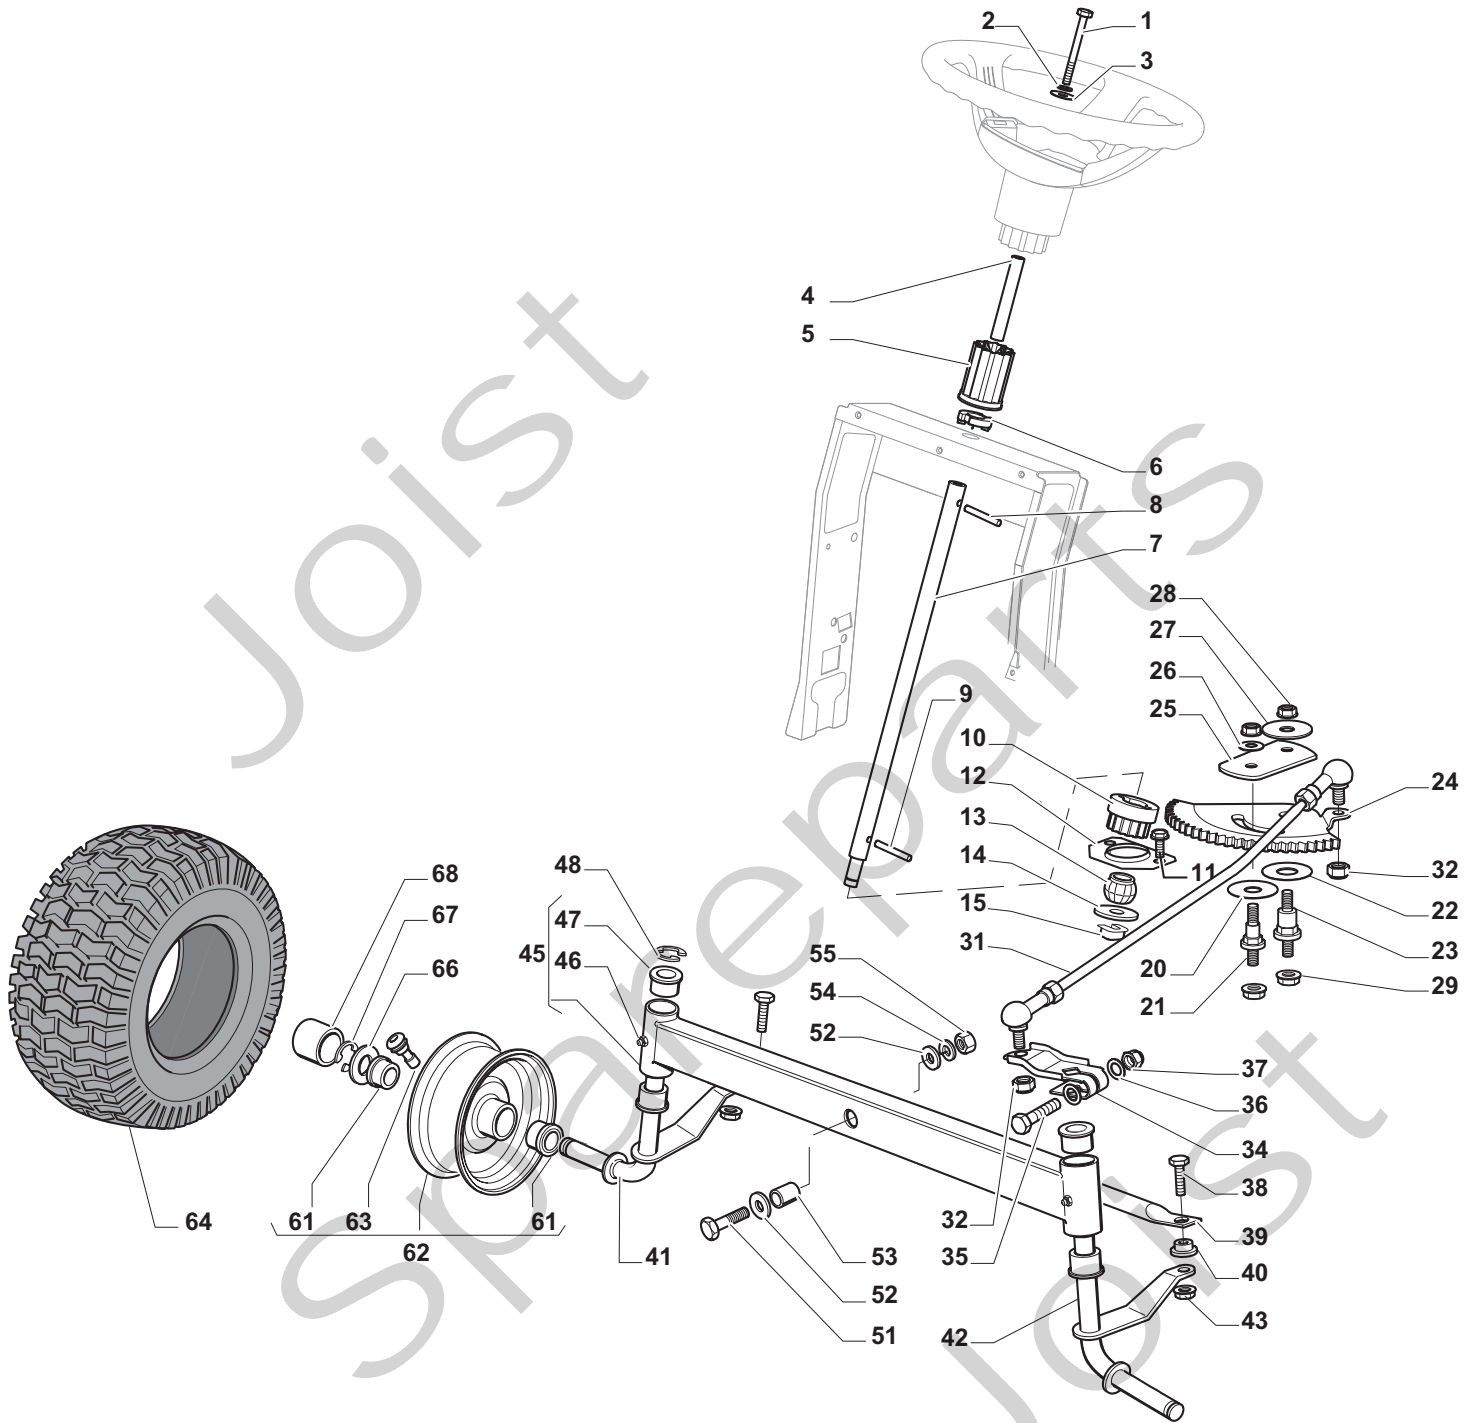

ESTATE GRAND TORNADO HST

Pos. Fig.	Antal Quantity	Art No Part No	Benämning	Description	Anmärkning Notes
1	1	12692050/0	Skruv	Screw	
2	1	12540260/0	Bricka	Washer	
3	1	12523070/0	Bricka	Washer	
4	1	125160047/0	Distans	Spacer	
5	1	325785318/0	Stöd	Support	
6	1	325038008/0	Bussning	Bush	
7	1	125520007/0	Steering Column	Steering Column	
8	1	112620300/0	Stift	Pin	
9	1	12622650/0	Stift	Pin	
10	1	125570003/0	Drev	Pinion	
11	2	27943051/0	Skruv	Screw	
12	1	325785213/1	Stöd	Support	
13	1	25743000/0	Ledkåpa, Vä+Hö	Joint	
14	1	12521370/0	Bricka	Washer	
15	1	12436030/0	Trombocyt	Plate	
20	1	22672151/0	Bricka	Washer	
21	1	125510104/0	Stift	Pin	
22	1	125670023/0	Bricka	Washer	
23	1	125510109/0	Stift	Pin	
24	1	325735519/0	Steering Shaft	Steering Shaft	
25	1	325547233/0	Tavla	Plate	
26	1	12369500/0	Bricka	Washer	
27	1	22160400/0	Dammskydd	Dust Cover	
28	2	12155010/0	Mutter	Nut	
29	2	12154210/0	Mutter	Nut	
31	1	382000566/0	Stång	Steering Rod	
32	2	12156602/0	Mutter	Nut	
34	1	325318243/0	Spak	Lever	
35	1	12692390/0	Skruv	Screw	
36	2	12521360/0	Bricka	Washer	
37	1	12156602/0	Mutter	Nut	
38	2	125510103/0	Stift	Pin	
39	1	325840029/0	Gasreglagelänk	Tie Rod	
40	2	325038007/0	Bussning	Bush	
41	1	382230373/0	Right Stub Axle	Right Stub Axle	
42	1	382230375/0	Left Stub Axle	Left Stub Axle	
43	2	12155000/0	Mutter	Nut	
45	1	382034030/0	Equalizer With Bush (With 36 + 37)	Equalizer With Bush And Lubricator	
46	2	12379511/0	Smörjnippl	Grease Dispenser	
47	4	25034002/1	Bussning	Brass	
48	1	12001010/0	Låsring	Benzing	
51	1	12692695/0	Skruv	Screw	
52	2	12523100/0	Bricka	Washer	
53	1	25160016/0	Distans	Spacer	
54	1	12587100/0	Bricka	Washer	
55	1	12295300/0	Mutter	Nut	
61	4	25122200/2	Kullager	Bearing	
62	2	182000598/0	Rimm	Rimm	
63	2	25950000/0	Ventil	Valve	
64	2	127590066/0	Dack	Tire	
66	2	25670005/1	Bricka	Washer	
67	2	12001010/0	Låsring	Benzing	
68	2	322110233/0	Navkapsel	Hub Cover